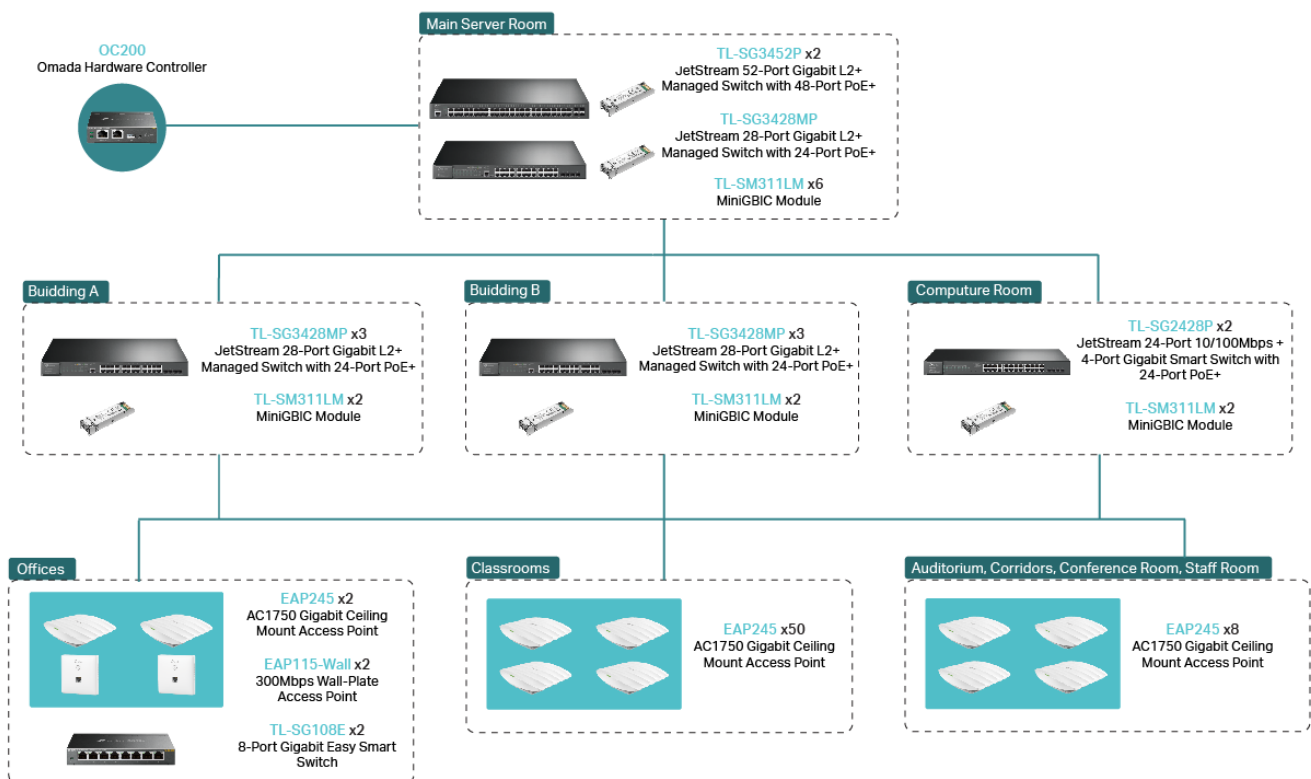

♥ CHALLENGE

Vilshofen turned to TP-Link in December 2020 for a reliable networking solution to rebuild their network that would solve the following problems:

- Offer high-performance and stable internet access to every student, teacher, staff, and visitor, especially on event and activity days.
- Cover the impossible cable-wired "dead zones" with stable Wi-Fi.
- Easy and centralized management for one staff member.
- Two separate networks, one for students and the other for teachers & administrative staff.
- Meet the high network requirements with a limited budget.

♥ SOLUTION

TP-Link provided a suitable networking solution that met all of the demands and overcame the inconveniences brought about by COVID-19.

The Solution Topology of Gymnasium Vilshofen

Network Deployment

Sixty EAP245, MU-MIMO dual-band ceiling mount AP, provided a full-covered wireless network to every classroom, conference room, and office. The Mesh function lifts the Wi-Fi coverage effortlessly into "dead zones" without additional wiring.